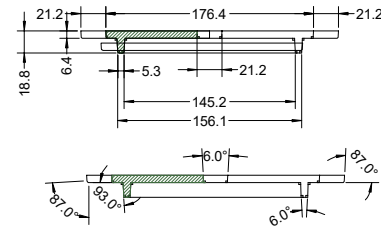

KG5.2-v1.2-21 Cast Iron Pattern size, 3% larger

Model KG5.2
Version 1.2
17 Nov 2017

C Pemberton-Pigott

Side View

Cooking Cover Pattern

Fuel Cover Pattern

End View