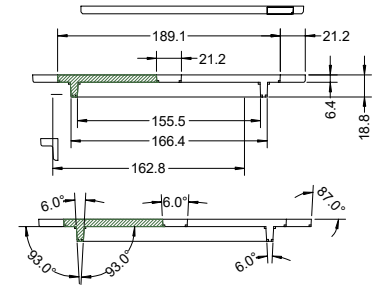

KG5.2-v1.2-21 Cast Iron Pattern size, 3% larger

Model KG5.2
Version 1.2
17 Nov 2017

C Pemberton-Pigott

Side View

Cooking Cover Pattern

Fuel Cover Pattern

End View