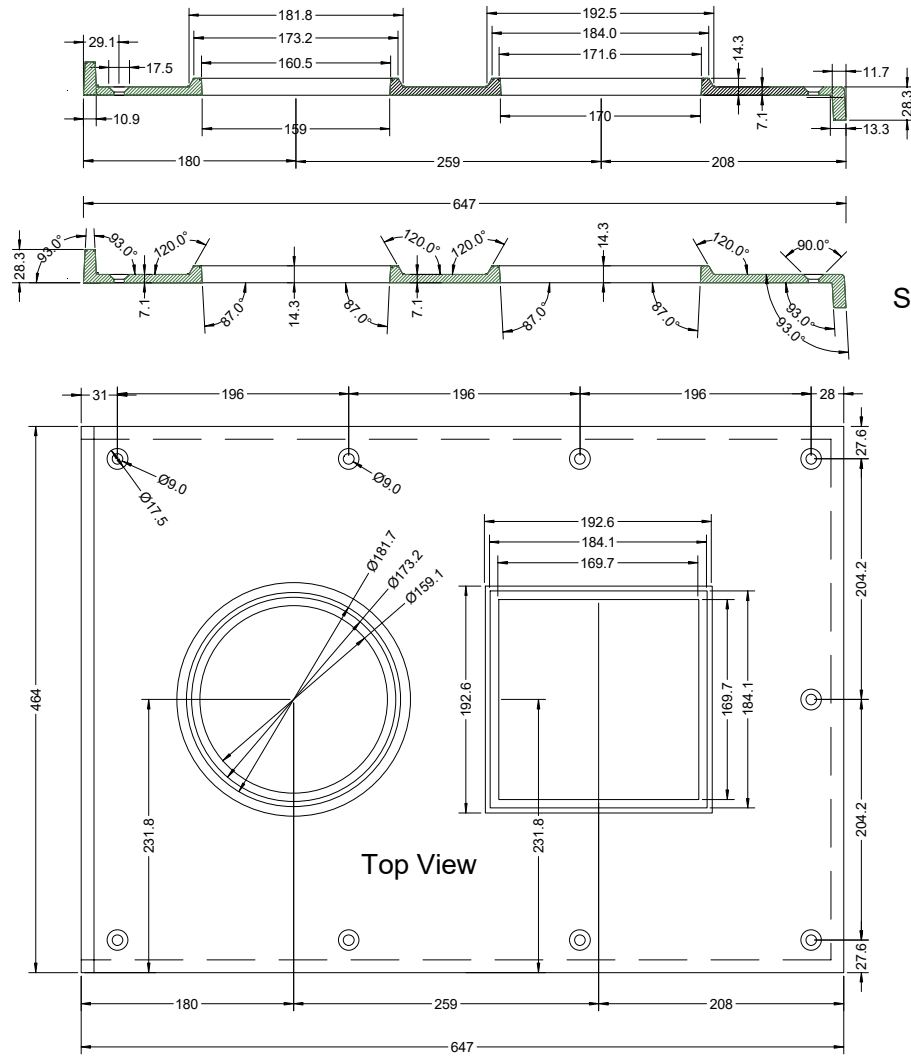

KG5.2-v1.2-21 Cast Iron Pattern size, 3% larger

Model KG5.2
Version 1.2
17 Nov 2017

C Pemberton-Pigott

Side View

Cooking Cover Pattern

Fuel Cover Pattern

End View