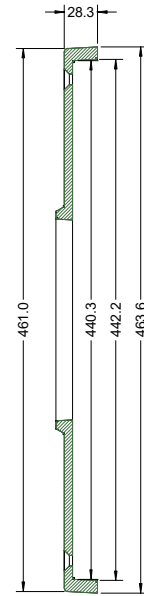

KG5.2-v1.2-21 Cast Iron Pattern size, 3% larger

Model KG5.2
Version 1.2
17 Nov 2017

C Pemberton-Pigott

Side View

Cooking Cover Pattern

Fuel Cover Pattern

End View